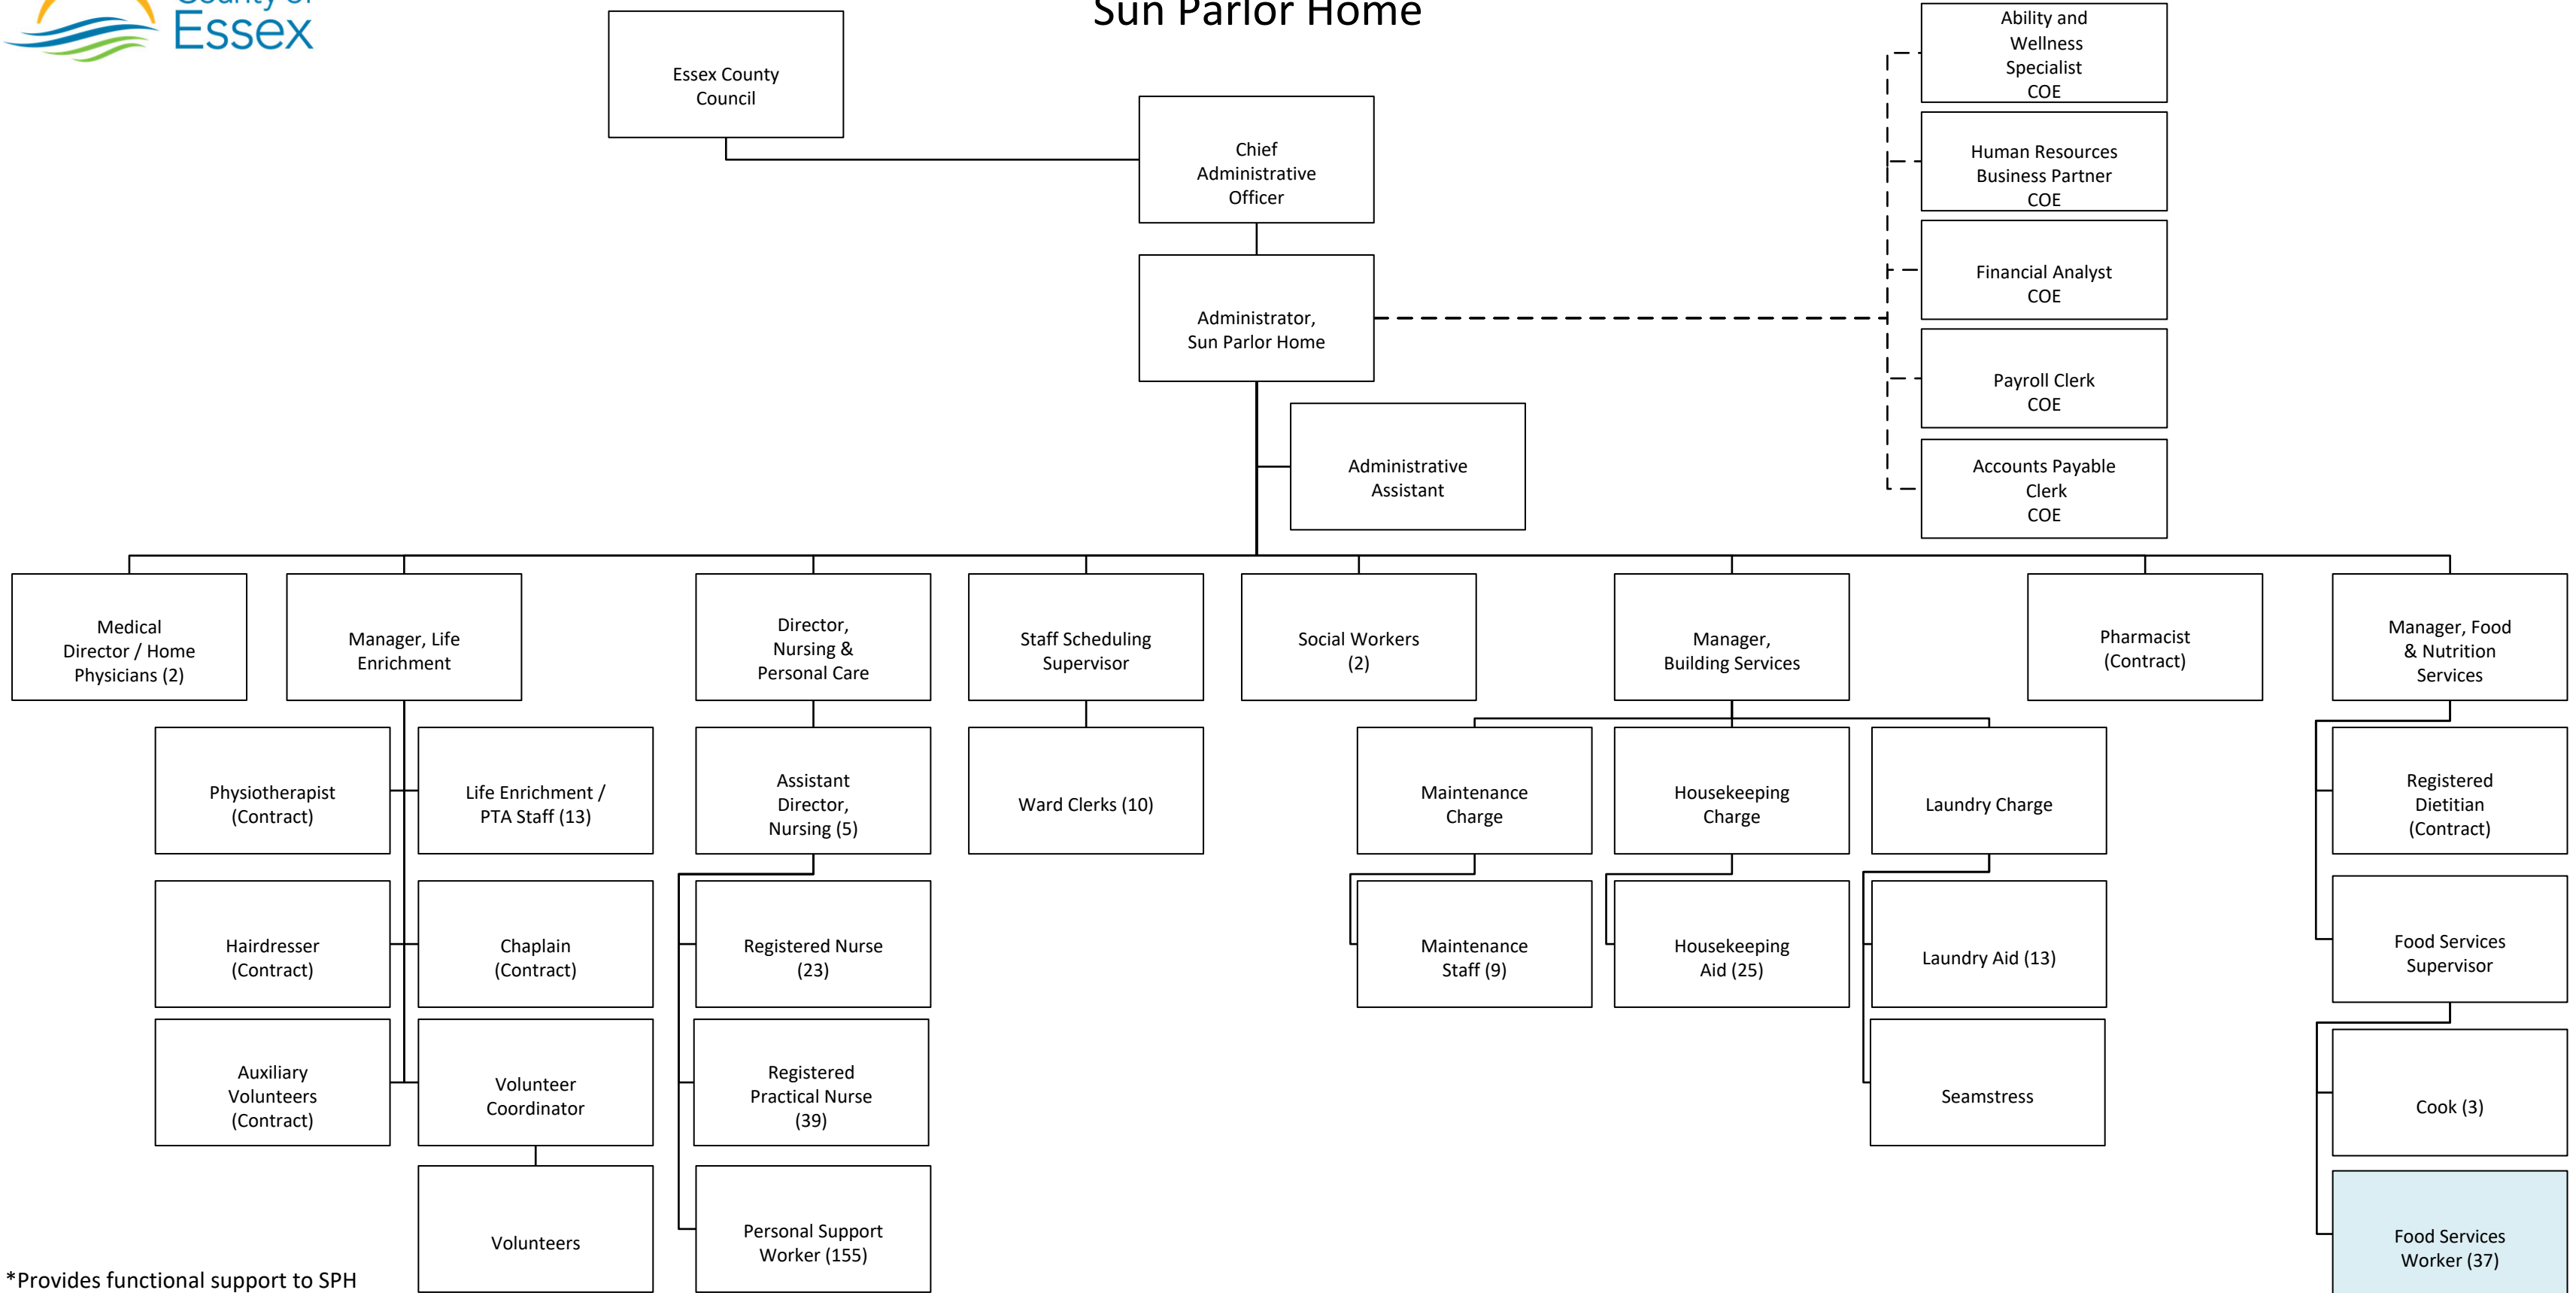

# Sun Parlor Home

\*Provides functional support to SPH