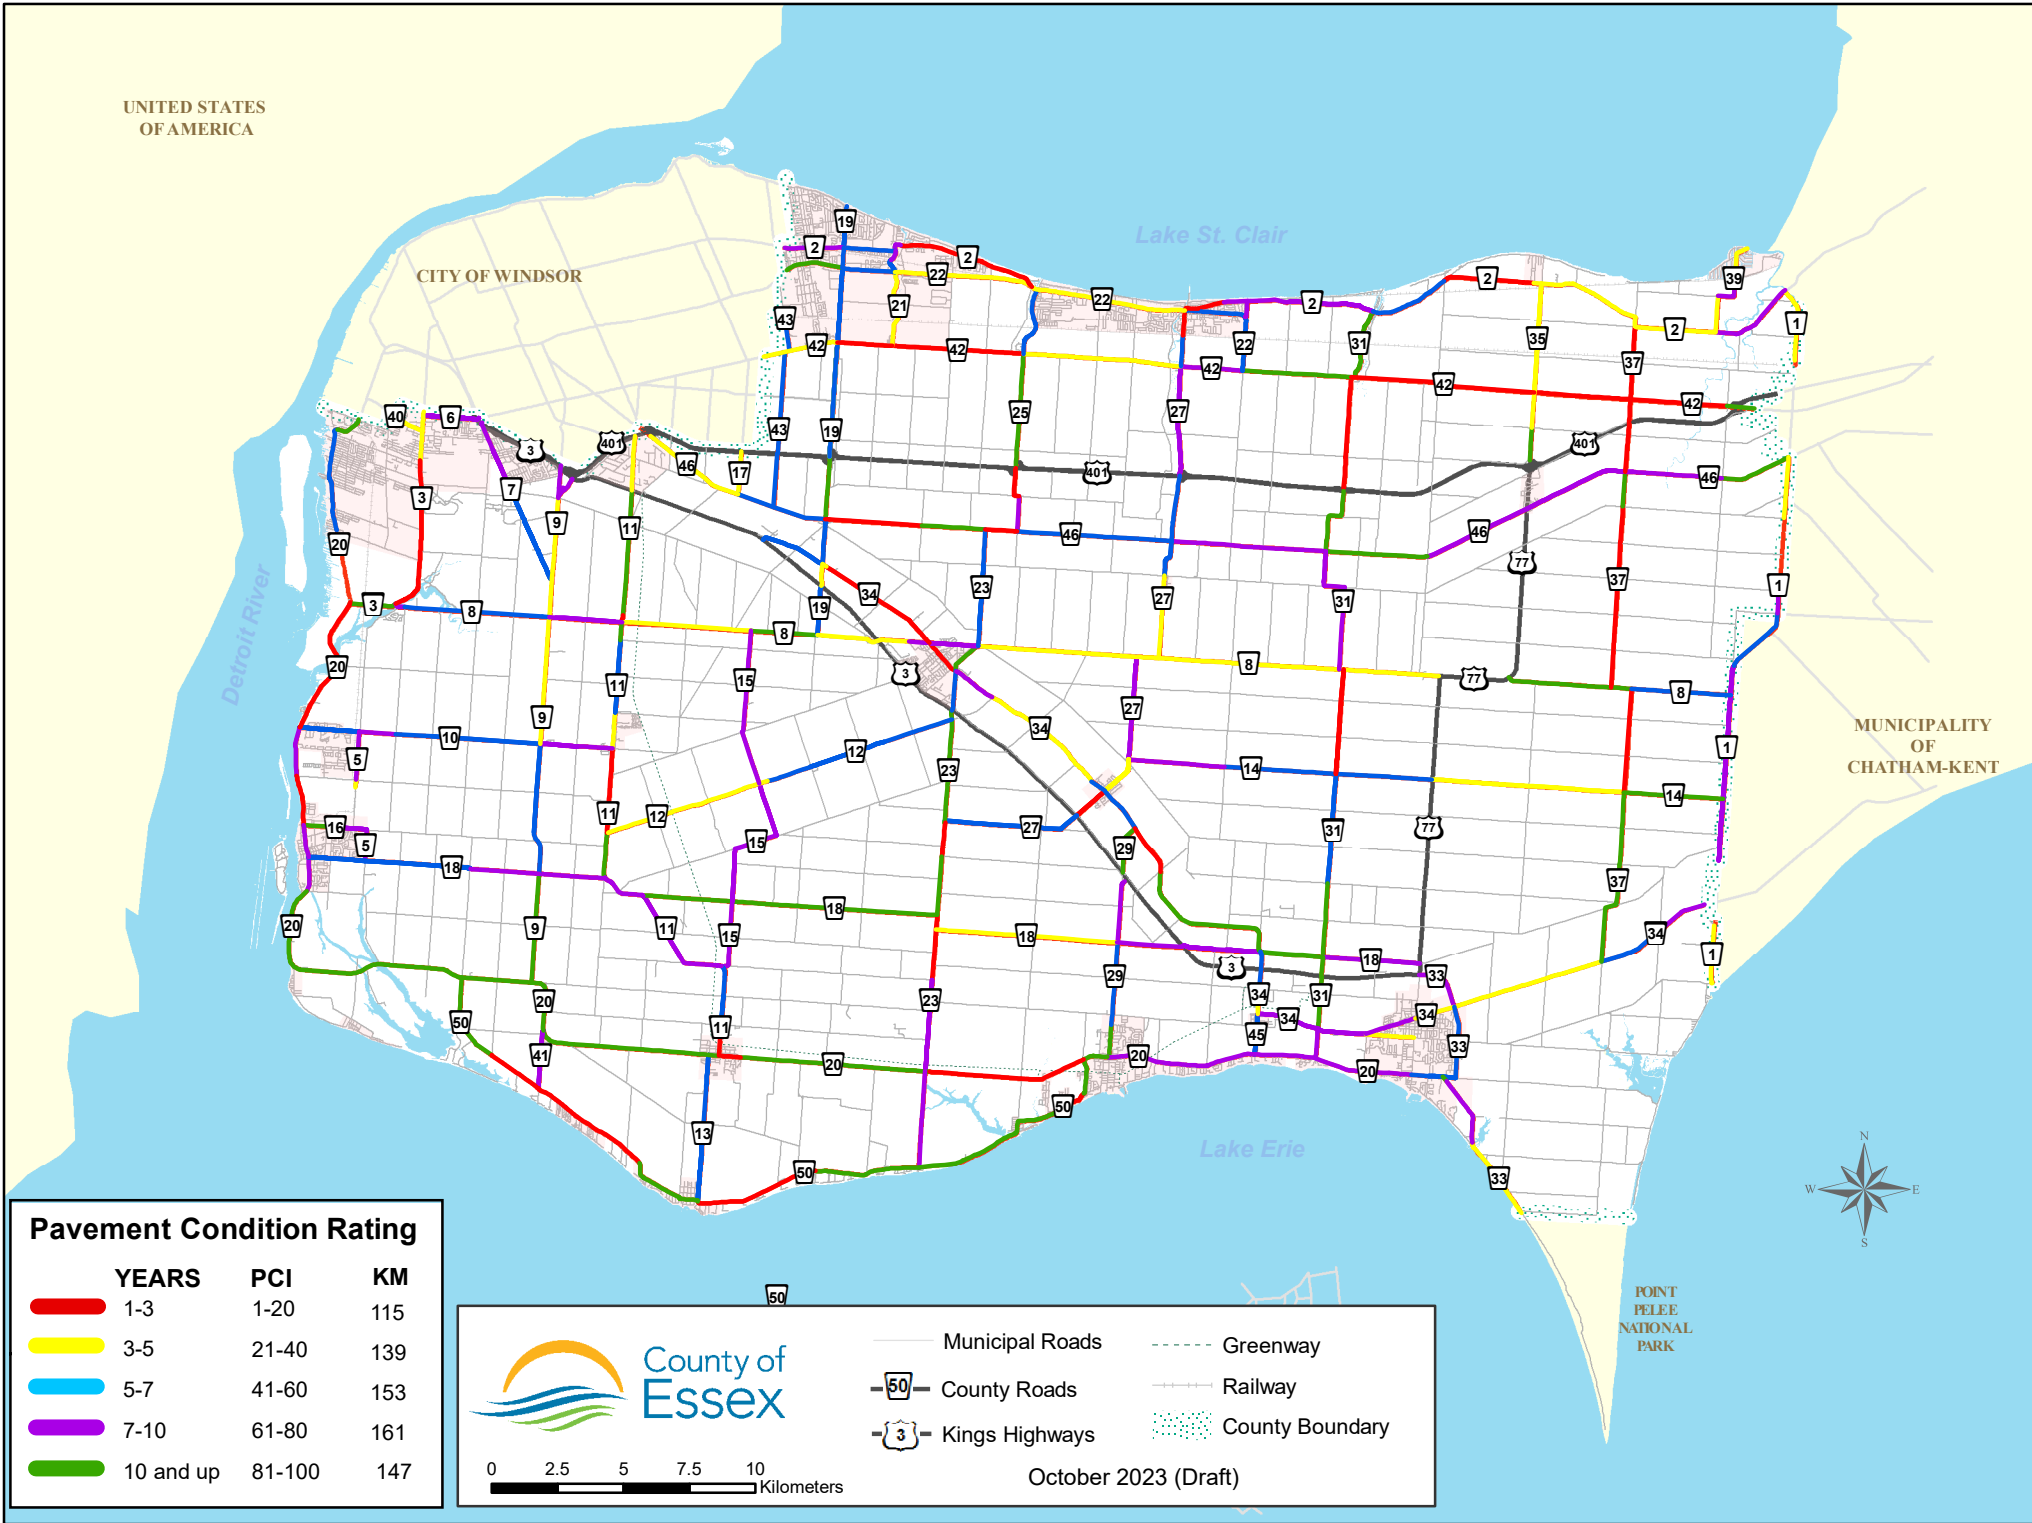

UNITED STATES  
OF AMERICA

CITY OF WINDSOR

Lake St. Clair

Detroit River

MUNICIPALITY OF  
CHATHAM-KENT

Lake Erie

POINT  
PELEE  
NATIONAL  
PARK

- Municipal Roads
- County Roads
- Kings Highways
- Greenway
- Railway
- County Boundary