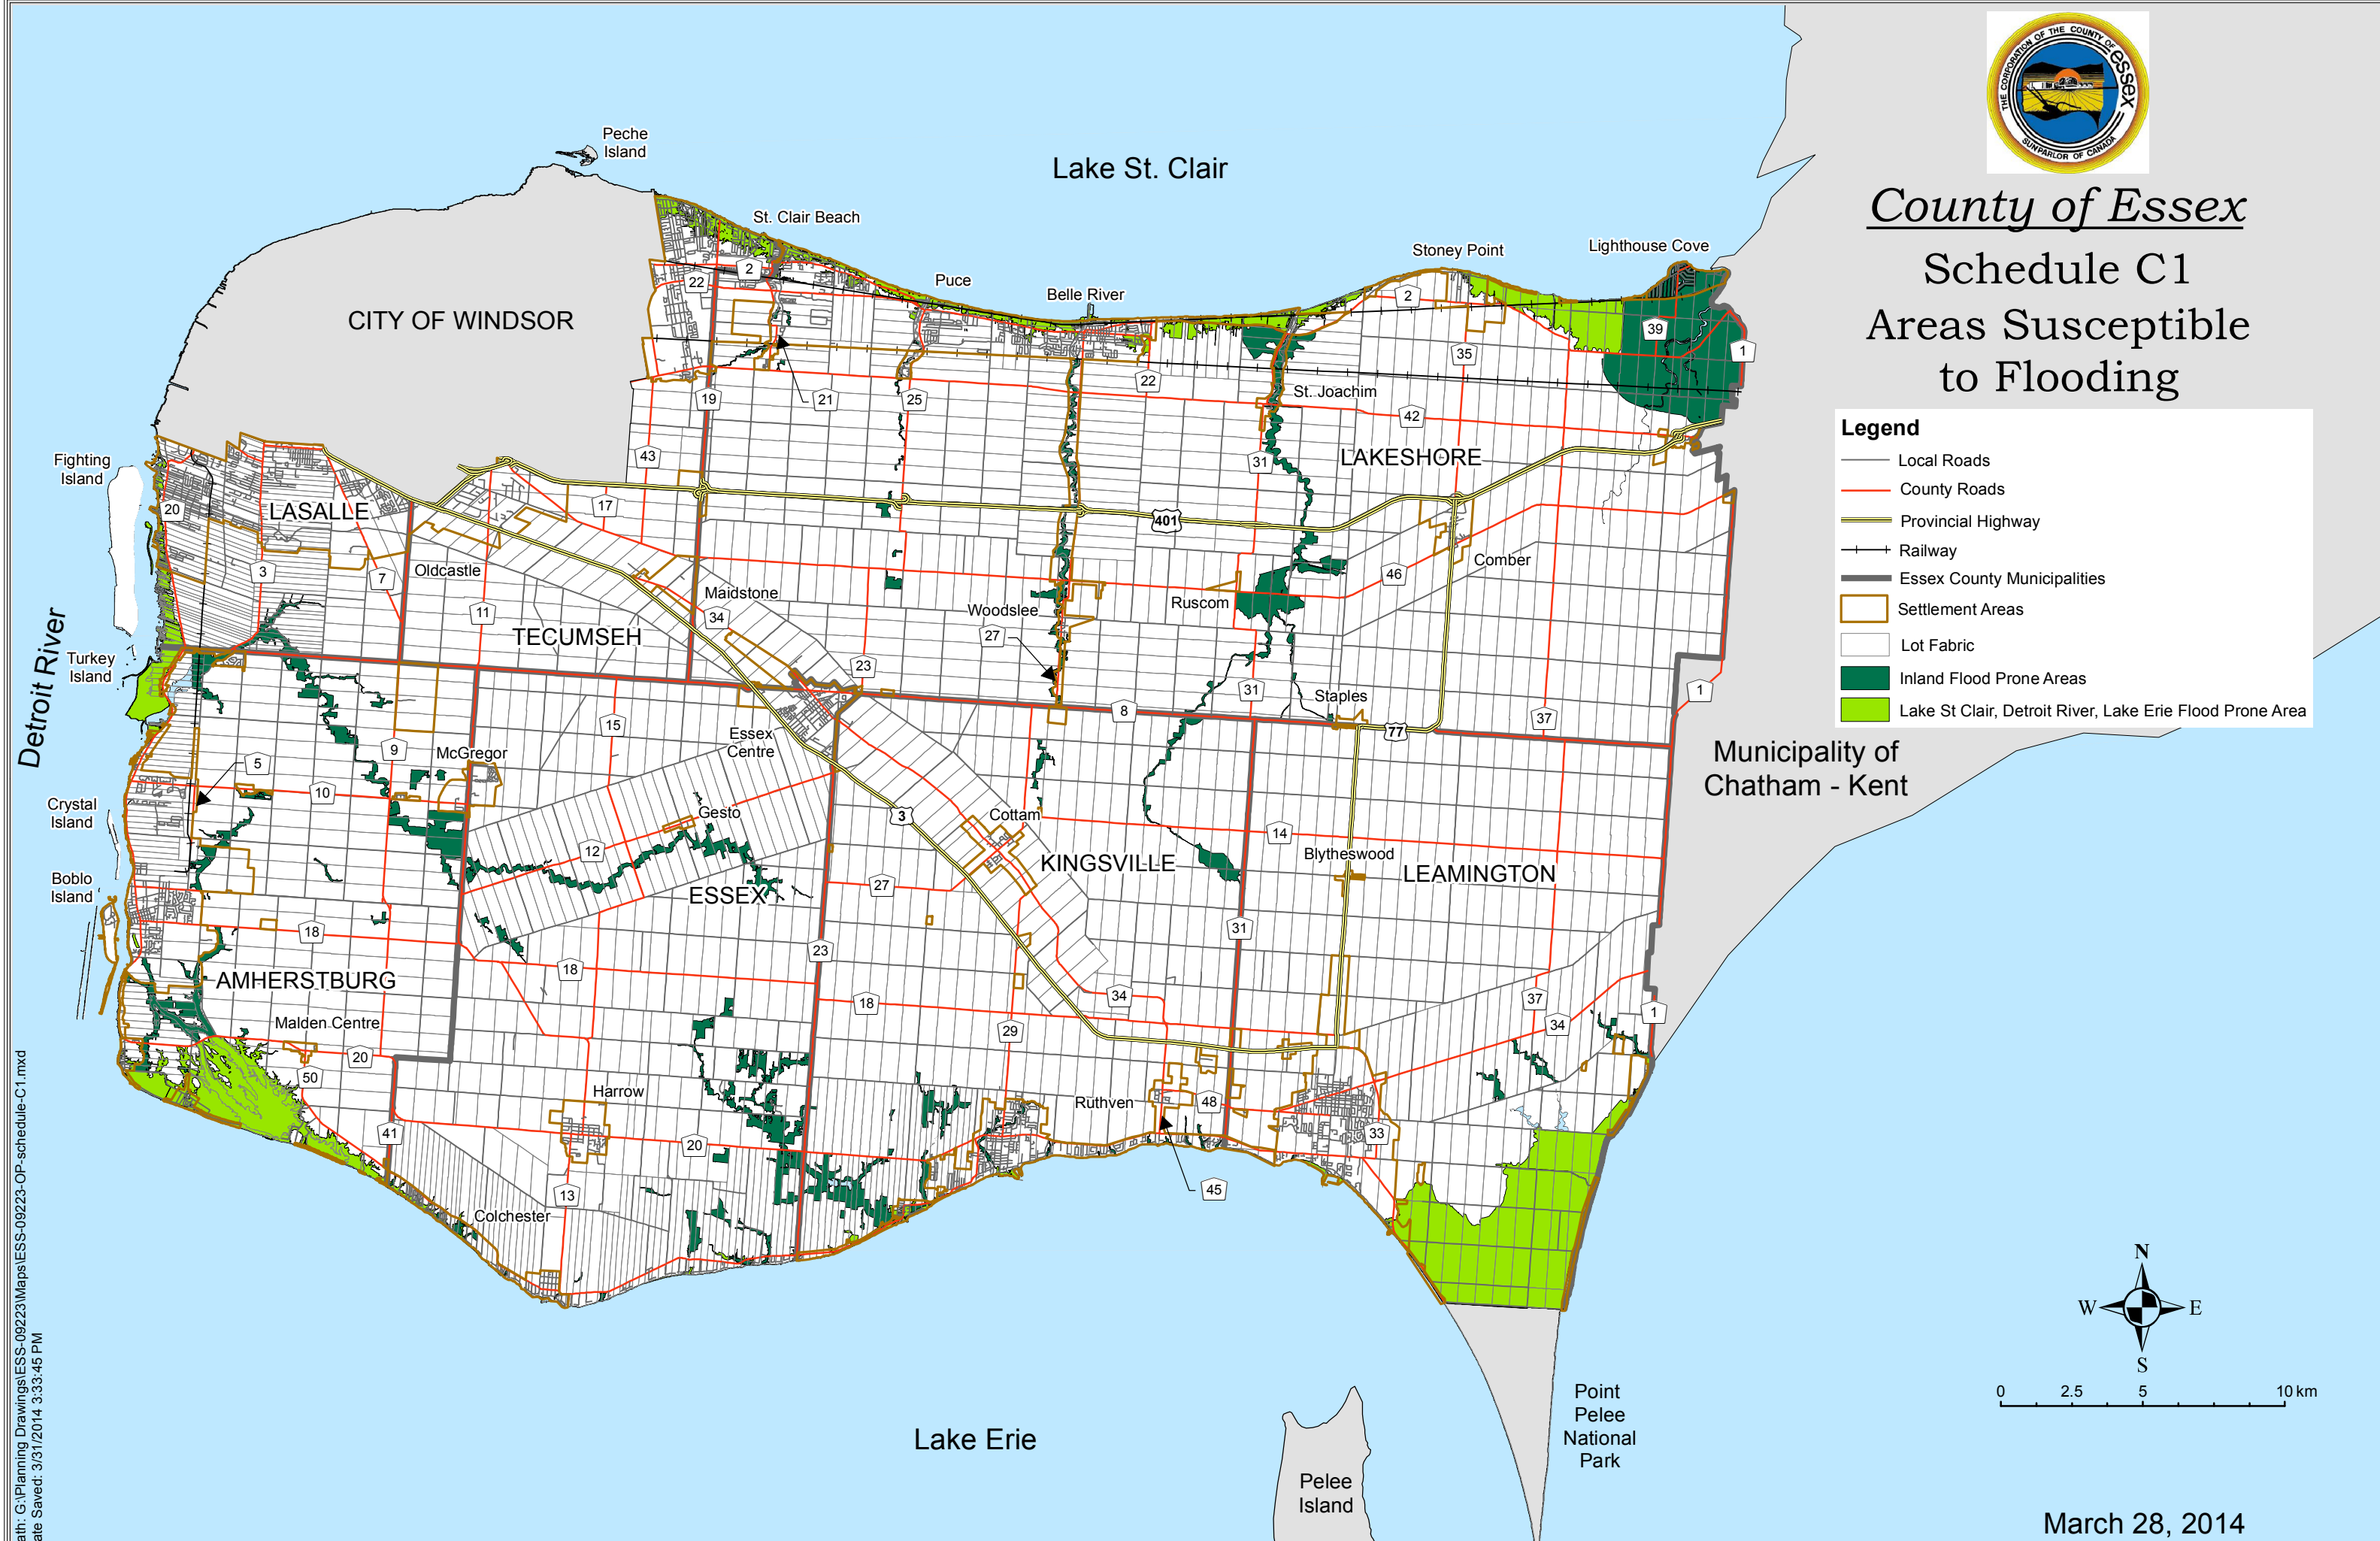

County of Essex

Schedule C1

Areas Susceptible to Flooding

Legend

- Local Roads
- County Roads
- Provincial Highway
- Railway
- Essex County Municipalities
- Settlement Areas
- Lot Fabric
- Inland Flood Prone Areas
- Lake St Clair, Detroit River, Lake Erie Flood Prone Area

March 28, 2014

Path: G:\Planning Drawings\ESS-09223\Maps\ESS-09223-OP-schedule-C1.mxd
Date Saved: 3/31/2014 3:33:45 PM