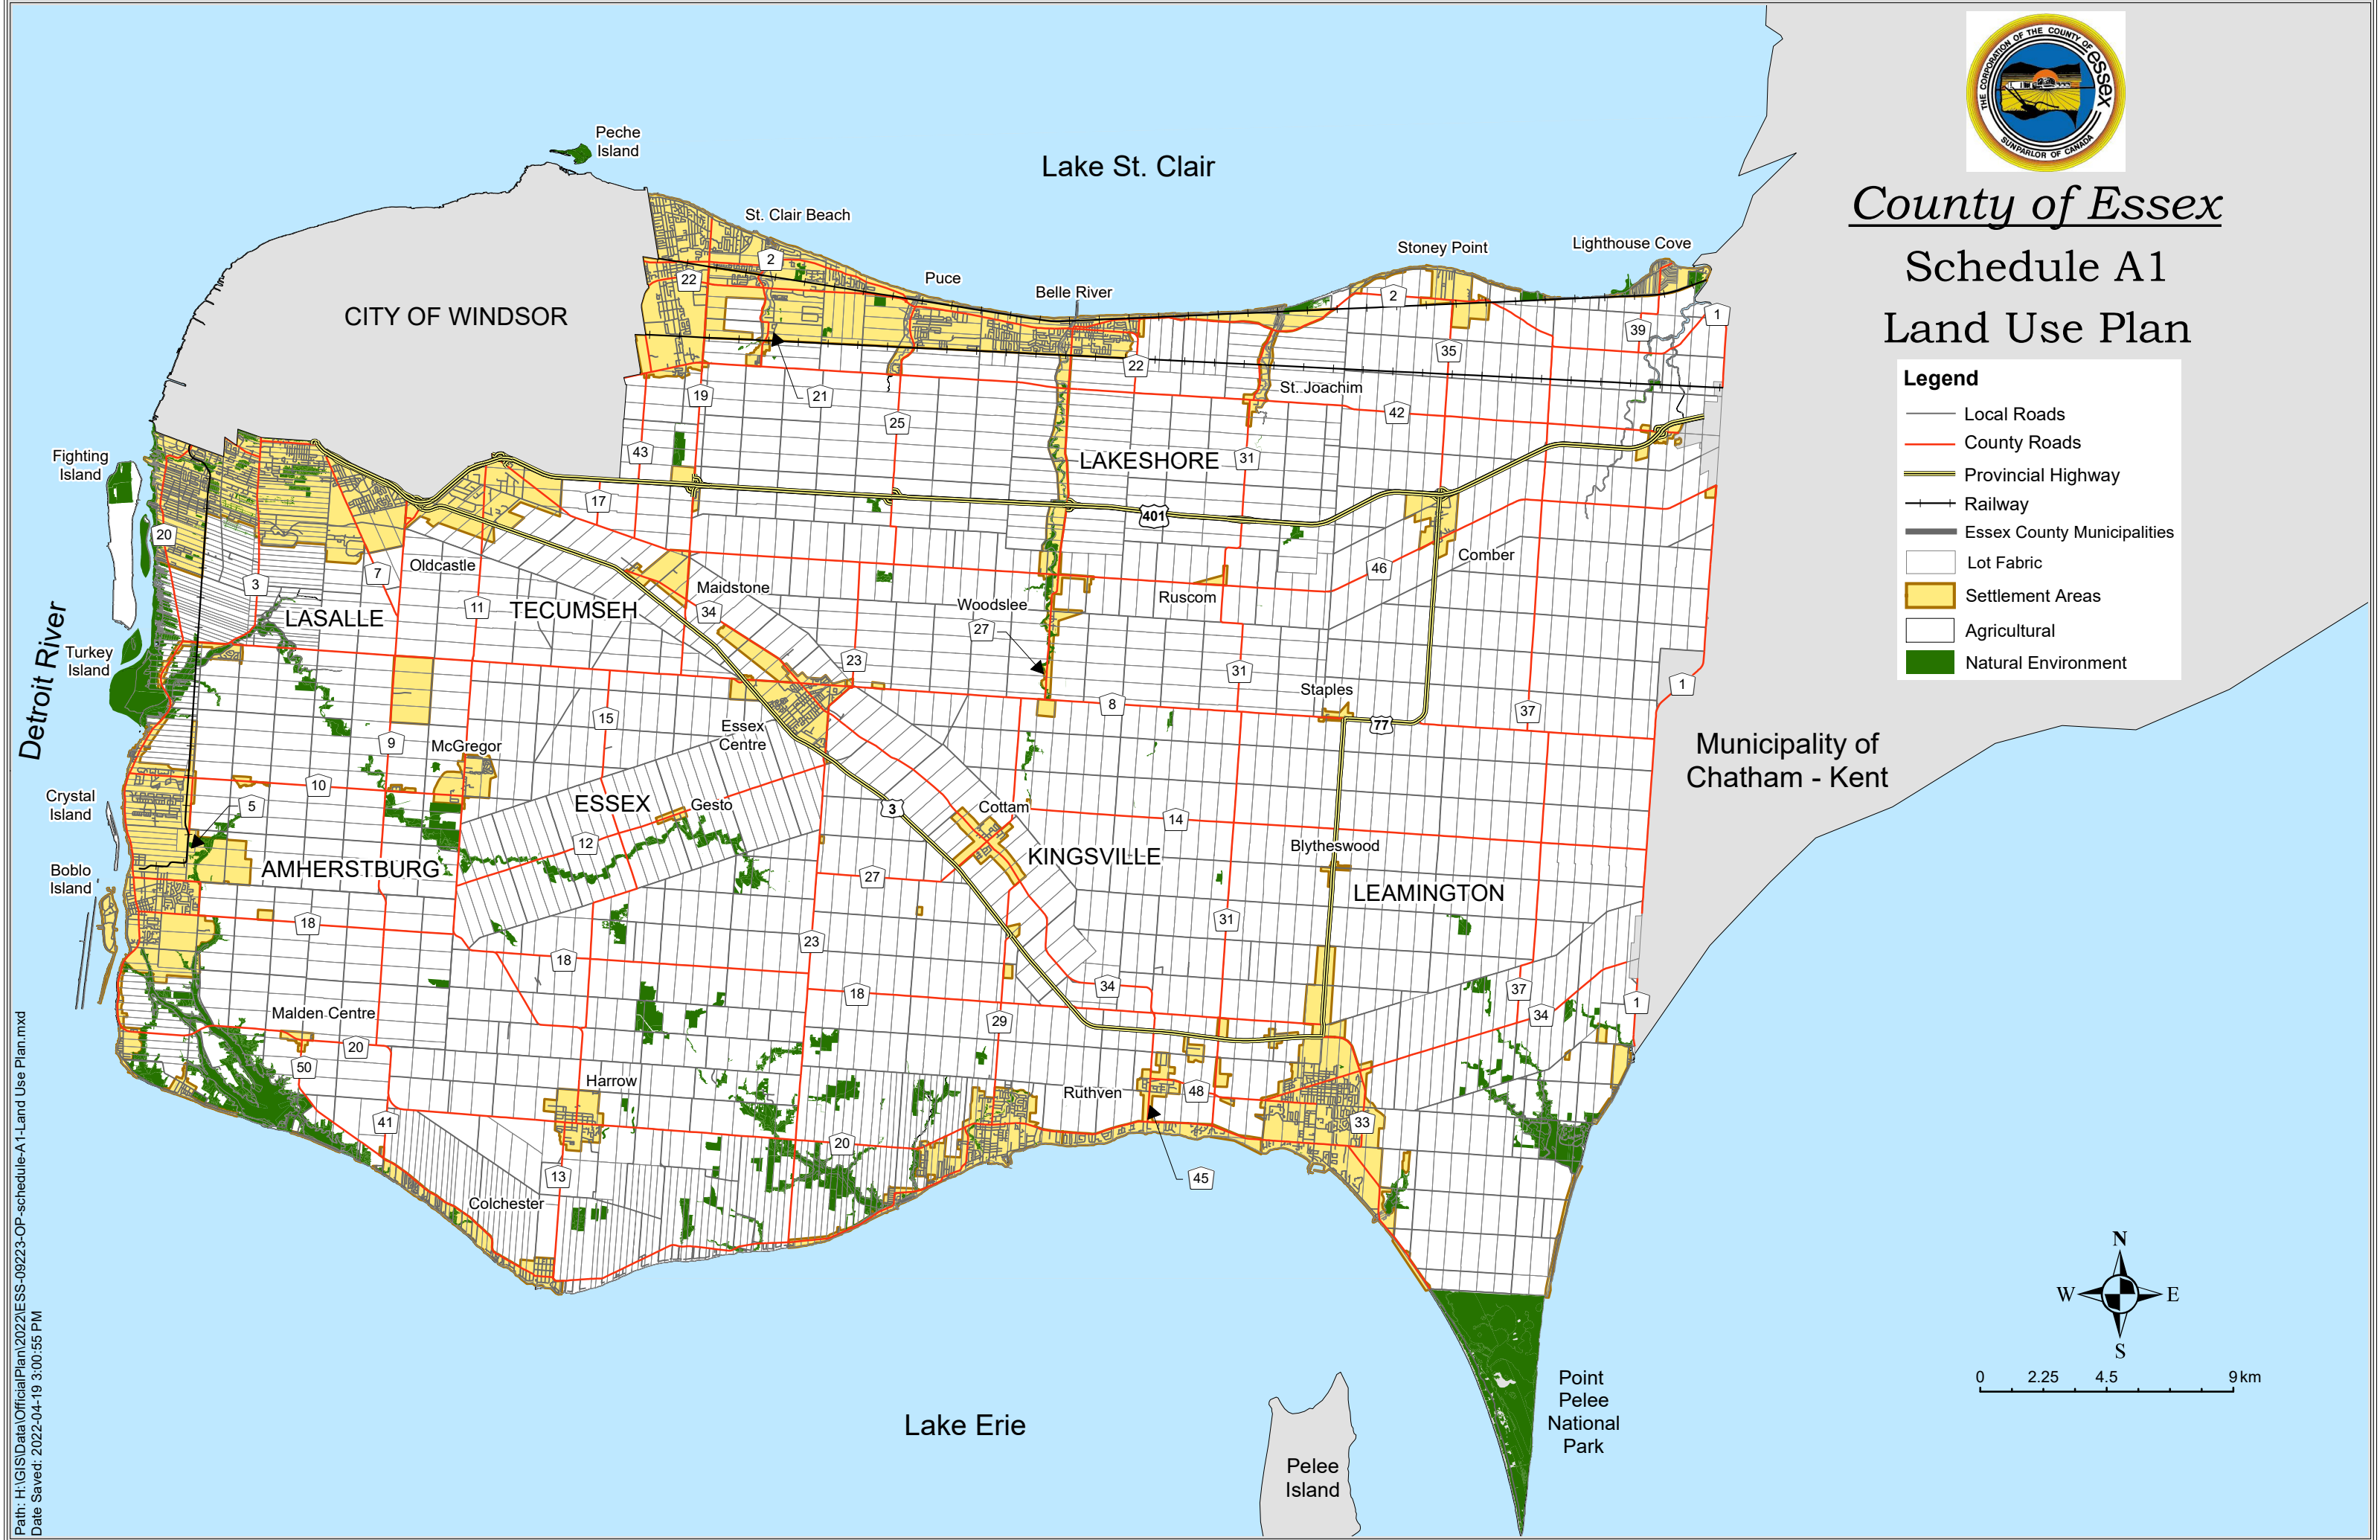

County of Essex

Schedule A1

Land Use Plan

Legend

- Local Roads
- County Roads
- Provincial Highway
- Railway
- Essex County Municipalities
- Lot Fabric
- Settlement Areas
- Agricultural
- Natural Environment

Path: H:\GIS\Data\OfficialPlan\2022\LESS-09223-OP-schedule-A1-Land Use Plan.mxd
Date Saved: 2022-04-19 3:00:55 PM