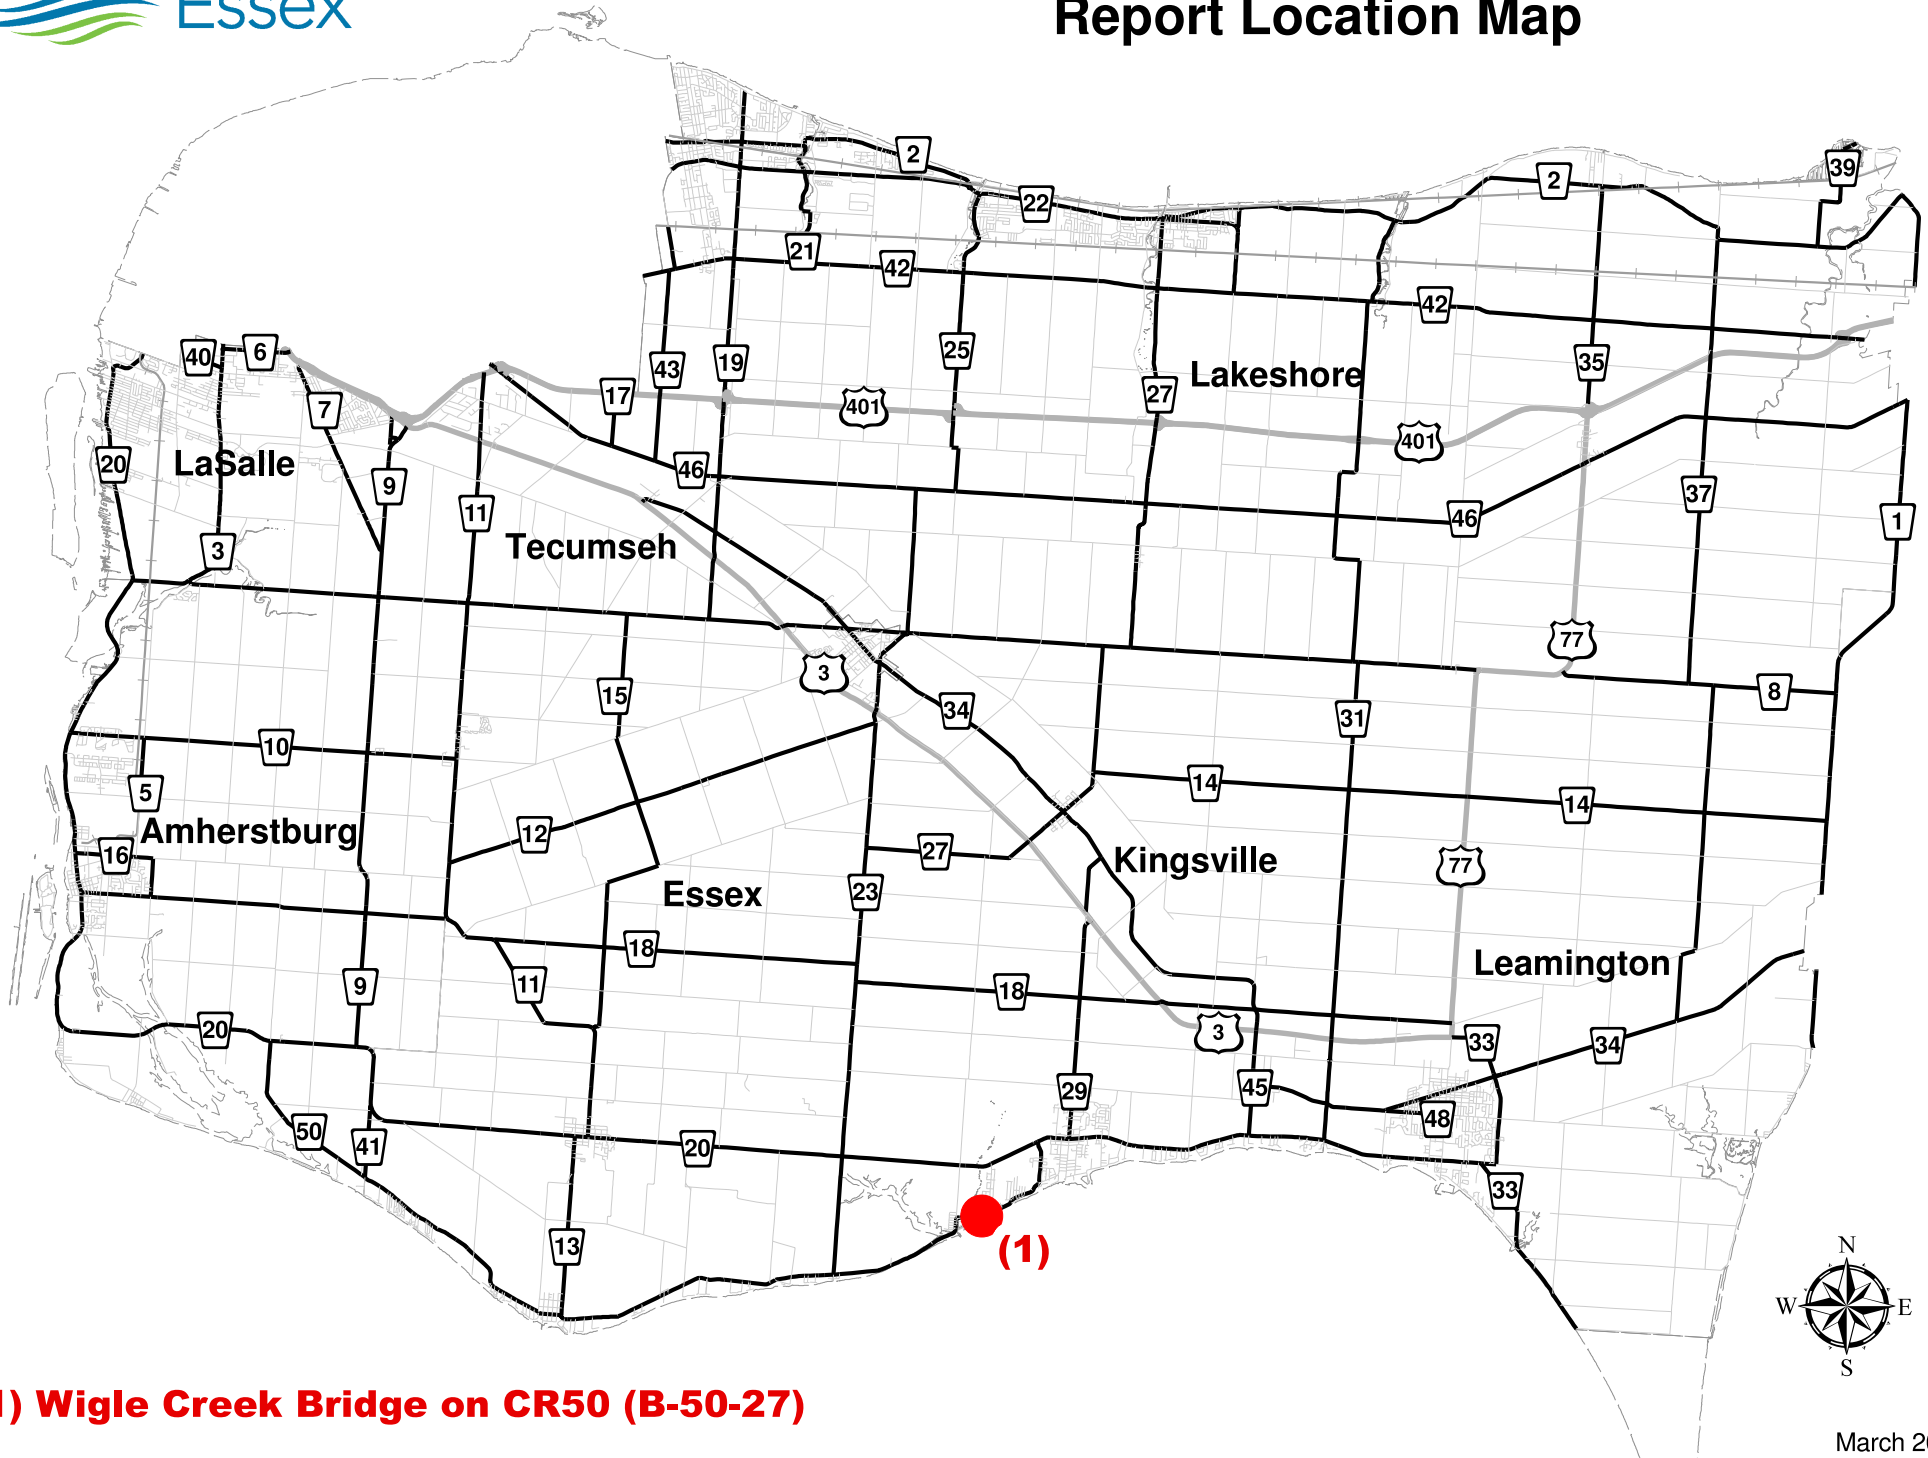

Report Location Map

(1) Wagle Creek Bridge on CR50 (B-50-27)