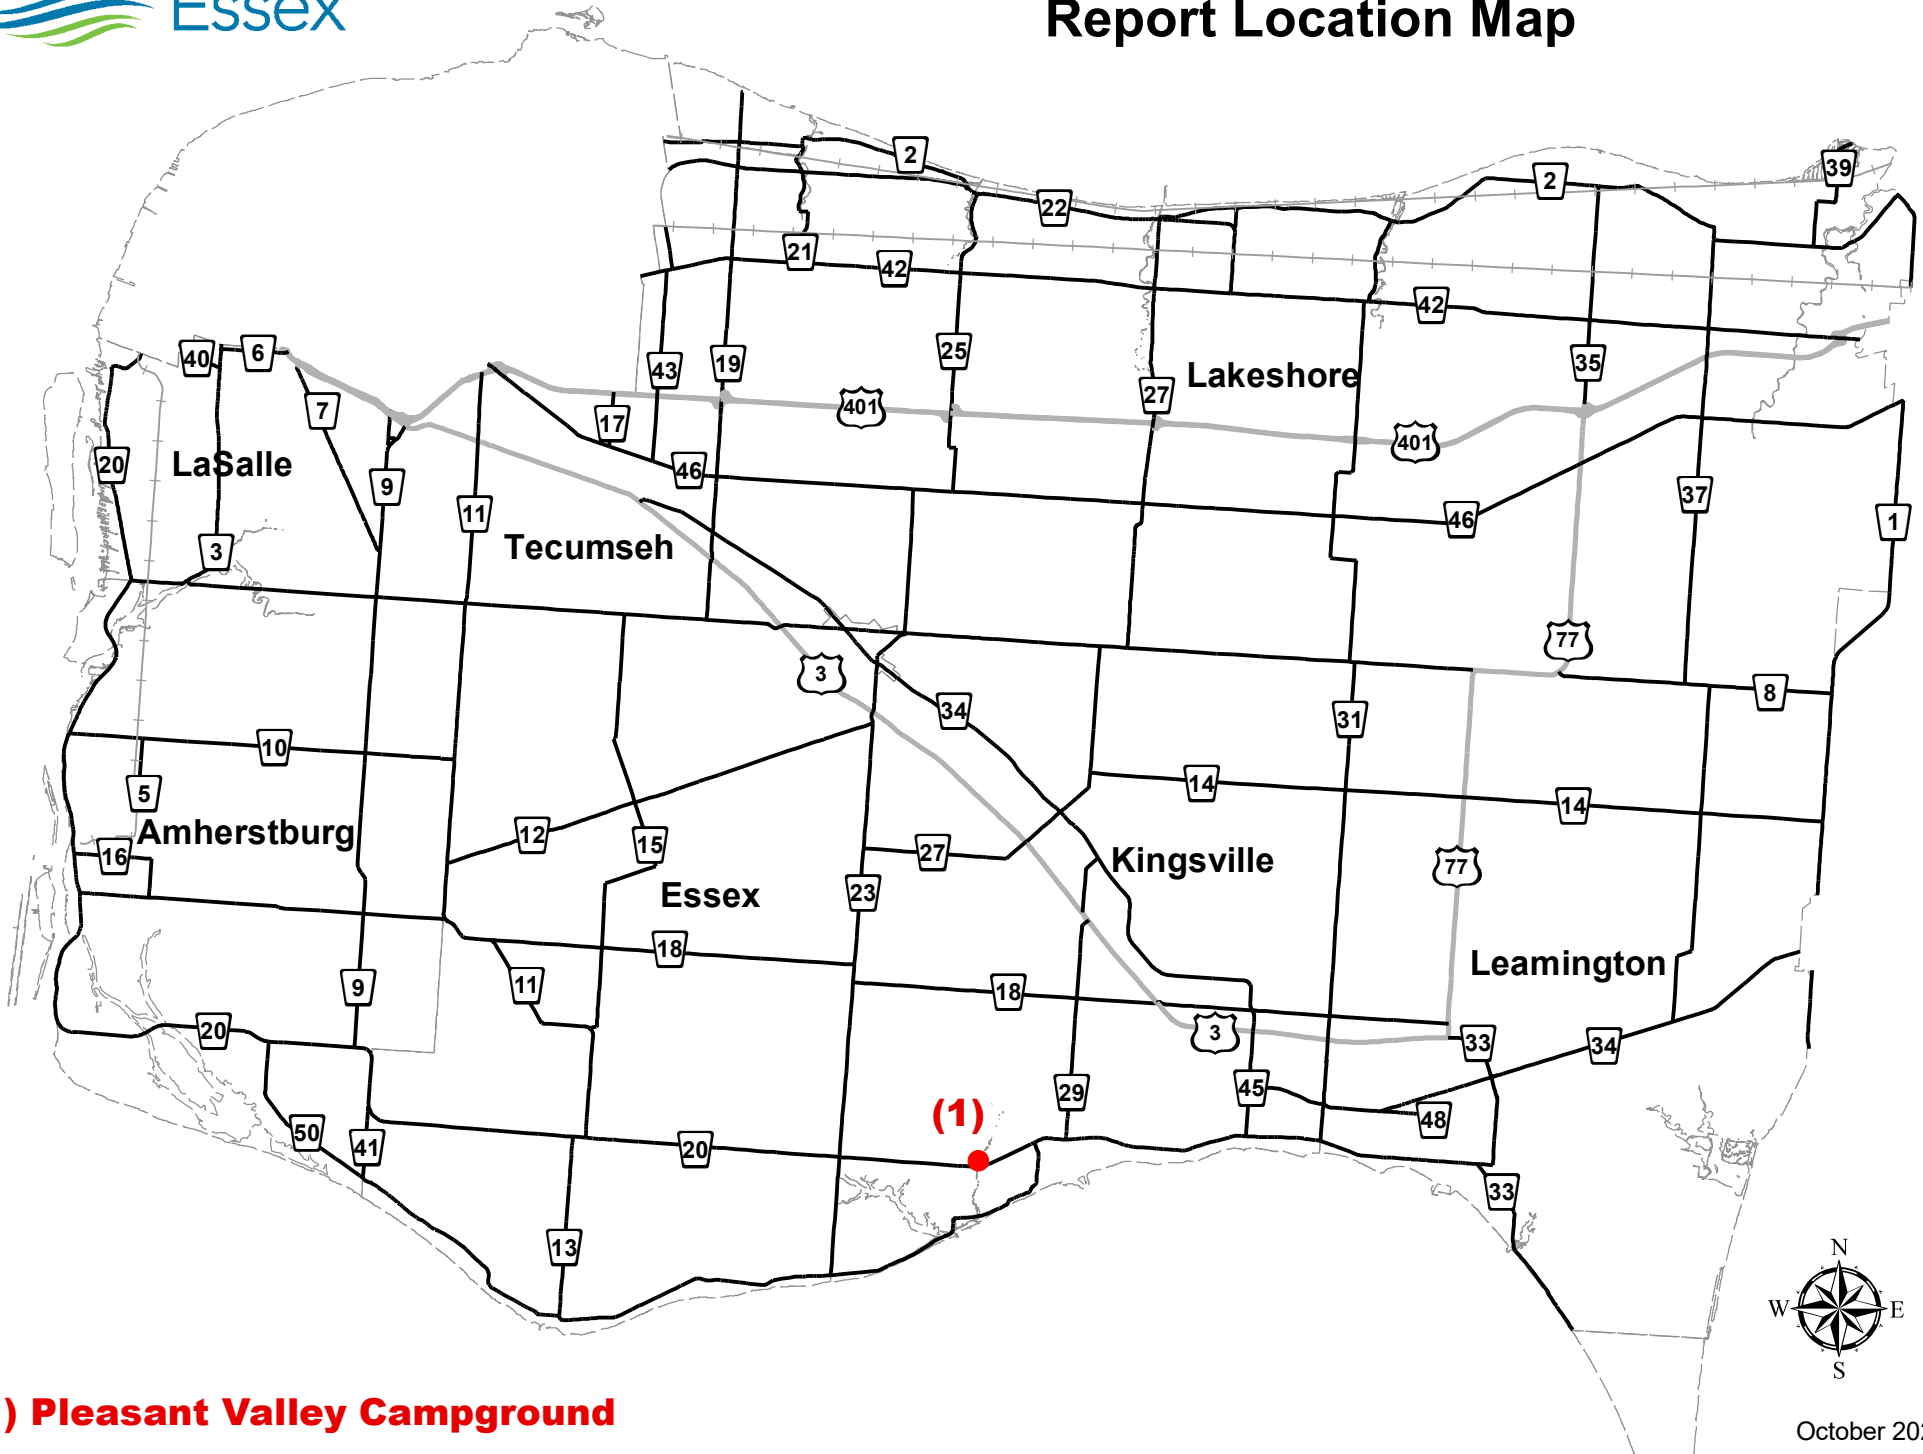

Report Location Map

(1) Pleasant Valley Campground