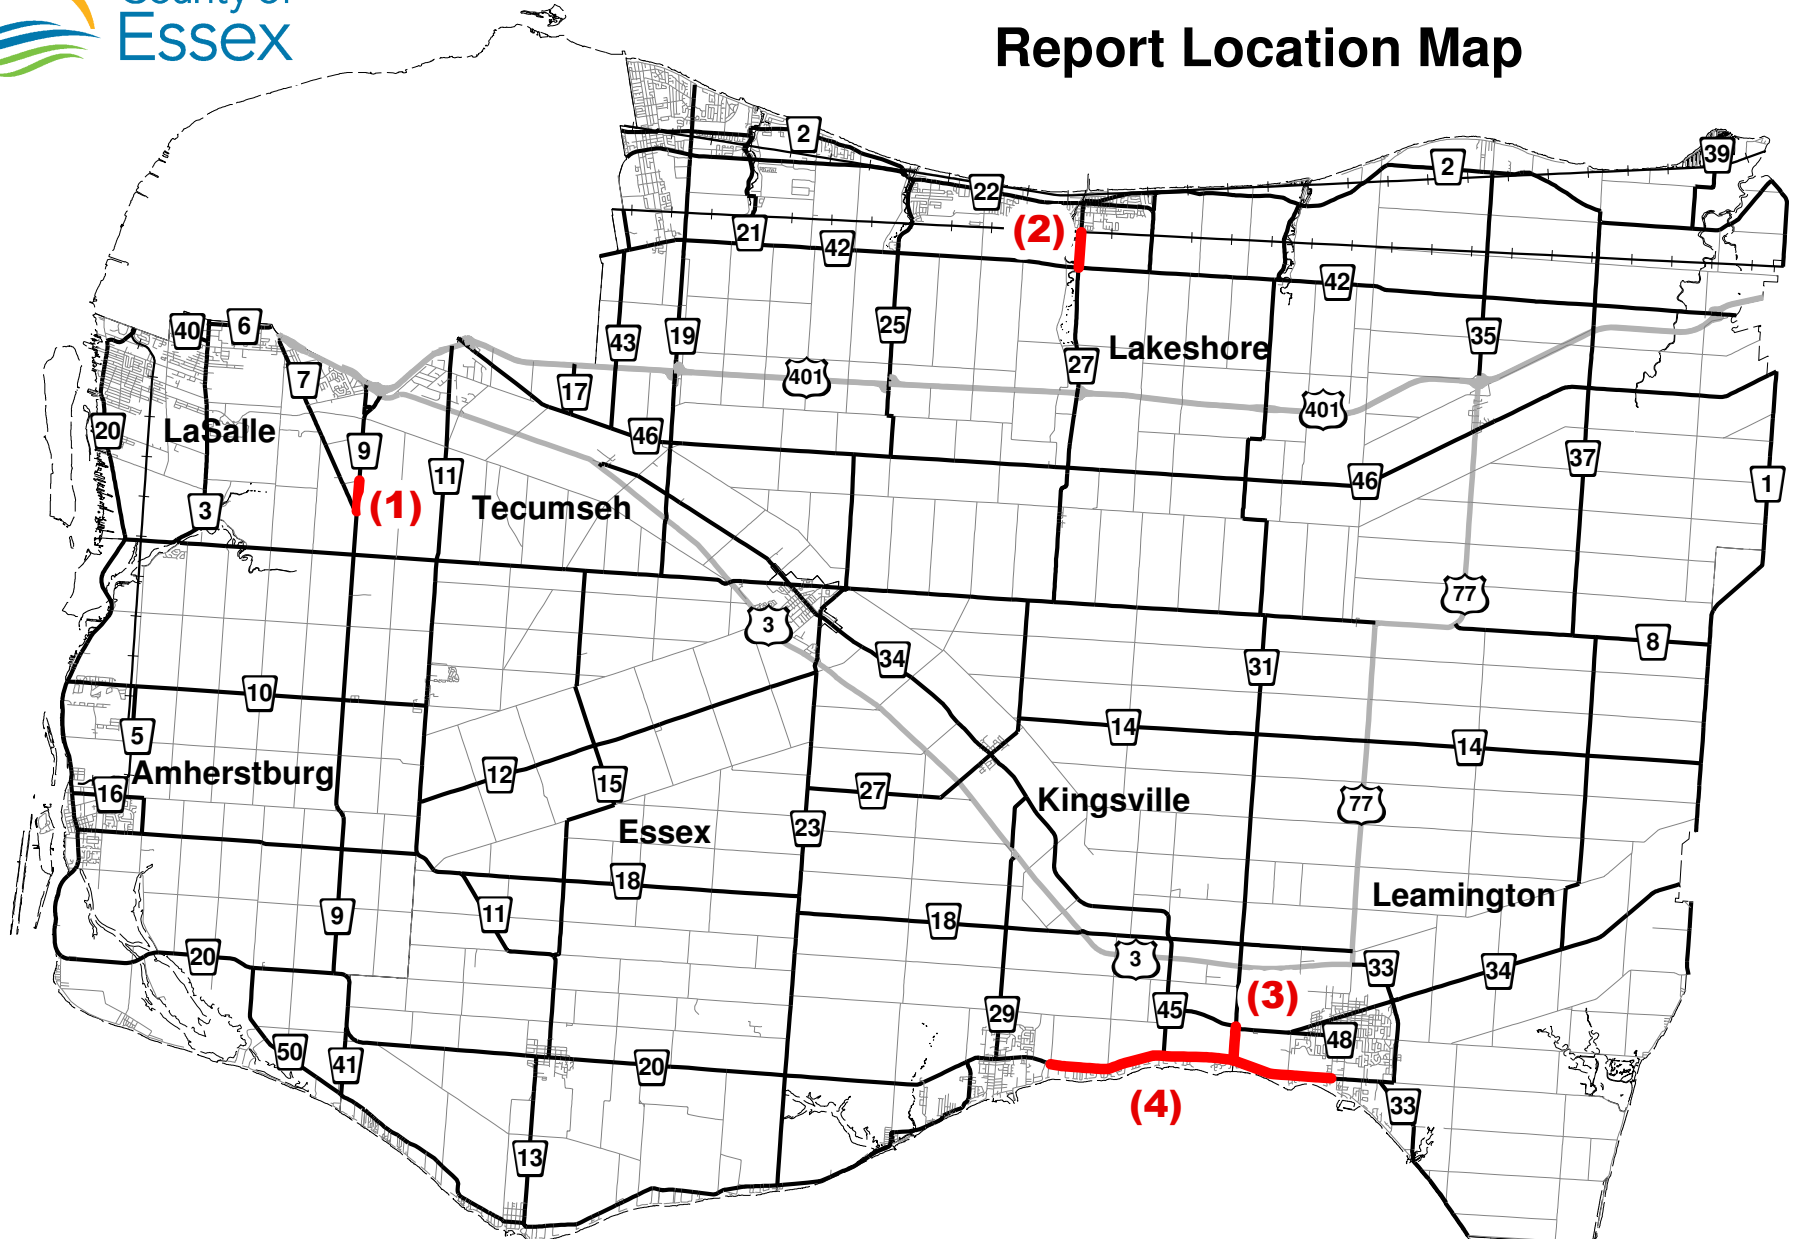

Report Location Map

1. Speed Reduction Request #1 – County Road 9 from 8th Concession to CR 7, Lasalle, ON.
2. Speed Reduction Request #2 – County Road 27 from CP Rail to CR 42, Lakeshore, ON.
3. Speed Reduction Request #3 – County Road 31 from CR 34 to CR 20, Kingsville, ON.
4. County Road 20 from Kratz to Sherk